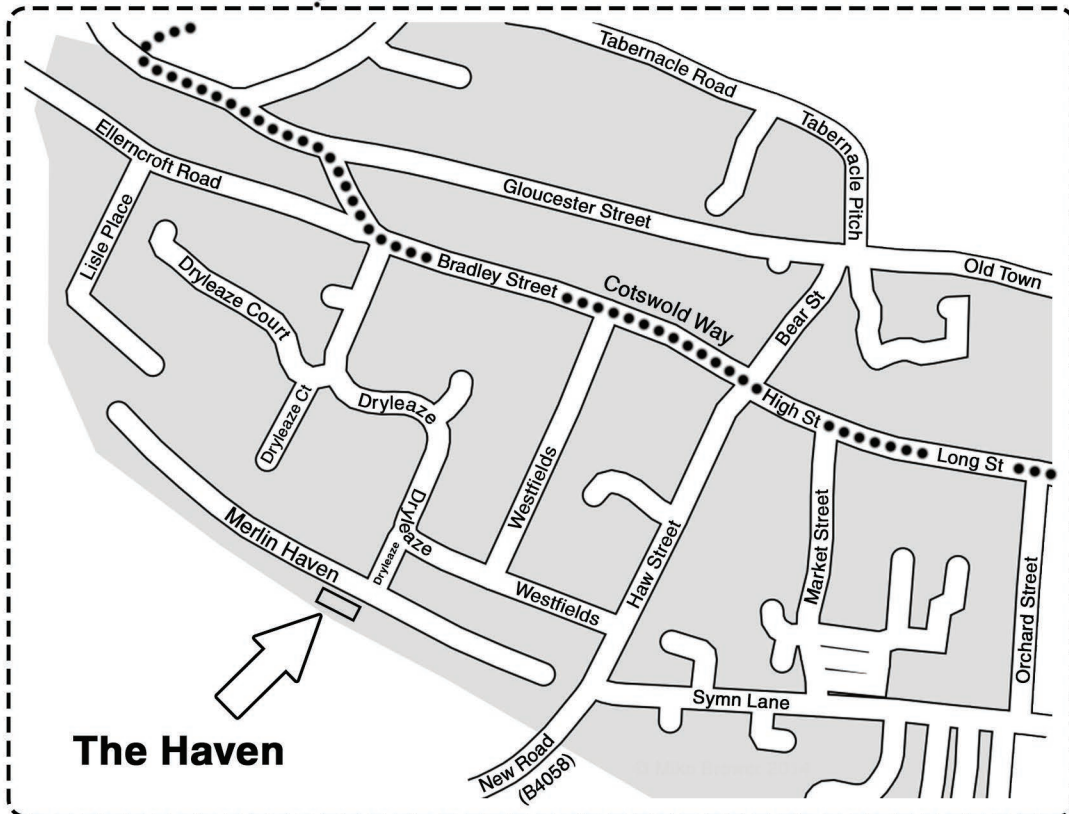

Wotton-under-Edge

To Oxford (A40)
via Cirencester

To M5 J13
via Cam and Dursley

To M5 J14
via Charfield

To M4 J18
via Chipping
Sodbury

© Mike Brewer 2014

The Haven