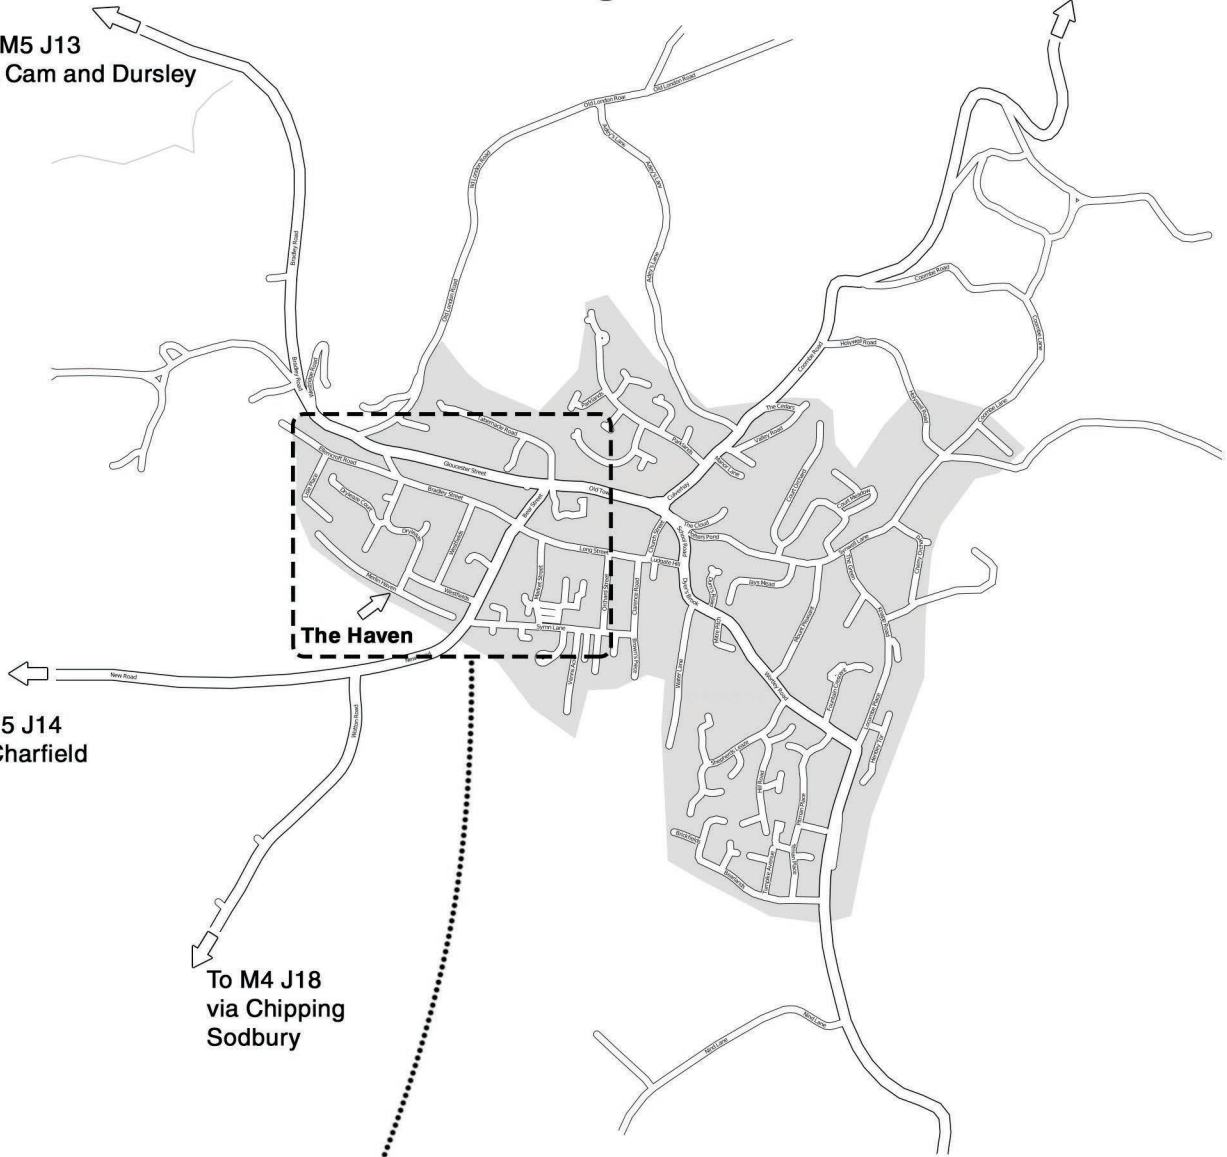

Wotton-under-Edge

To Oxford (A40)
via Cirencester

To M5 J13
via Cam and Dursley

To M5 J14
via Charfield

To M4 J18
via Chipping
Sodbury

© Mike Brewer 2014

The Haven